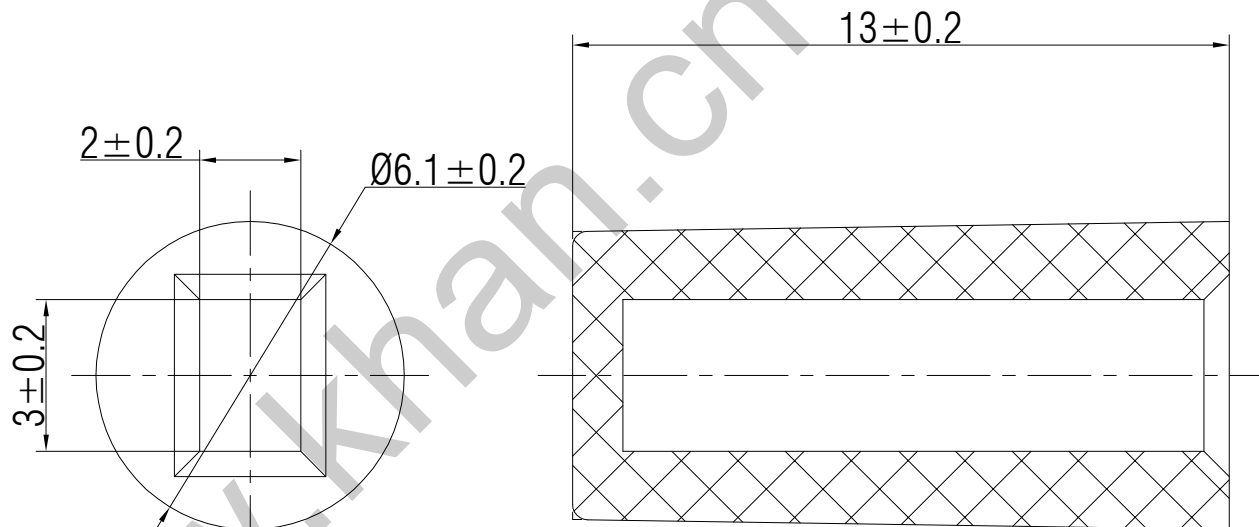

SWITCH CAP
P/N:SC314

Materials ABS

Color Black
(OEM AVAILABLE)

Packaging

Bulk Package
Inner Package: Plastic bag
Outter Package: Carton

WENZHOU KHAN ELECTRONIC

VERSION		PROJECTION	DESIGNED	Wei Lin
KH14FE22E			CHECKED	ZhongJu Peng
SCALE	SIZE	 Dimensions are shown:mm(inches)	APPROVED	Johan Xu
5:1	A4		2022.05.11	